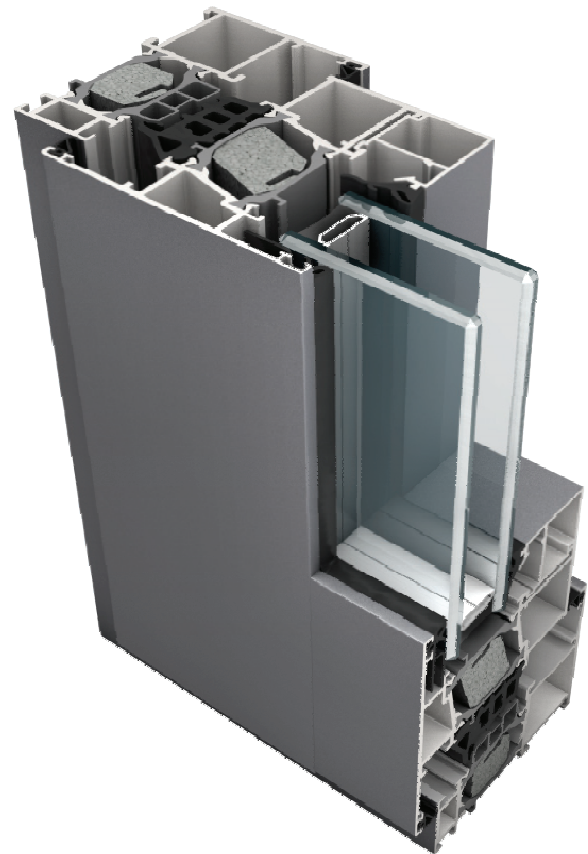

2 System supplements Lambda Window

2.1 Market launch Lambda 77 L opening out

The new side-hung or top-hung projecting out window construction opening out will be added to the Lambda 77 L programme with immediate effect. Two sash profiles are offered: B803271 which can house Hueck fittings or B803270 for gear locks (espagnolette fittings). Sash dimensions of up to 2000 mm x 2200 mm have been tested and can be realized in accordance with EN 14351 and BS 6375. It is suitable for a glass thickness between 24 and 52 mm in the fixed frame and between 22 and 54 mm in the sash.

The new design can be combined with the Lambda 77 L modular system. In addition, new fixed frames/insert frames and interlocking frames with an interlocking width of 28 and 38 mm have been added.

Product features

- Thermal insulation: U_w value of up to 0.9 W/m²K
- Water tightness in accordance with EN 12208: Class E 1050
- Air permeability in accordance with DIN EN 12 152: Class 4
- Resistance to wind load: Class C4/C5

Documentation

- Catalogue documents can be found in the annex and on our homepage.
- The series extension can be planned and calculated in HueckTec.