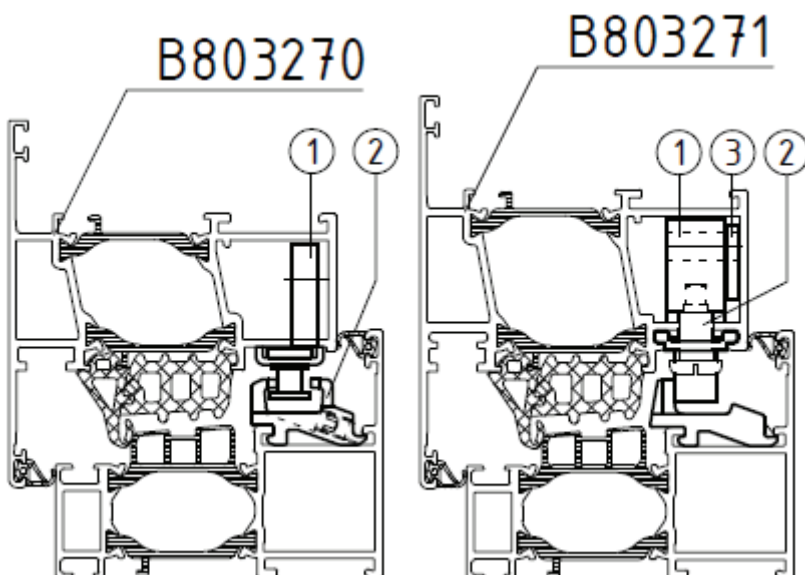

2 System supplements Lambda Window

2.1 Market launch Lambda 77 L opening out

The new side-hung or top-hung projecting out window construction opening out will be added to the Lambda 77 L programme with immediate effect. Two sash profiles are offered: B803271 which can house Hueck fittings or B803270 for gear locks (espagnolette fittings). Sash dimensions of up to 2000 mm x 2200 mm have been tested and can be realized in accordance with EN 14351 and BS 6375. It is suitable for a glass thickness between 24 and 52 mm in the fixed frame and between 22 and 54 mm in the sash.

The new design can be combined with the Lambda 77 L modular system. In addition, new fixed frames/insert frames and interlocking frames with an interlocking width of 28 and 38 mm have been added.

Product features

- Thermal insulation: U_w value of up to 0.9 W/m²K
- Water tightness in accordance with EN 12208: Class E 1050
- Air permeability in accordance with DIN EN 12 152: Class 4
- Resistance to wind load: Class C4/C5

Documentation

- Catalogue documents can be found in the annex and on our homepage.
- The series extension can be planned and calculated in HueckTec.